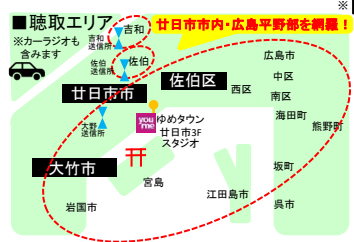

Main broadcast schedule table with columns for days (MON-SUN) and time slots (5-28). Includes program names like 'Morning Stream', 'Wake up! Morning!!', 'アサクジ', 'アプタヌーンバラダイス', 'イブニング☆ディライト', and 'サタデーナイト'. Lists hosts and guest artists for each segment.

Advertisement rates and smart phone service information. Includes '広告料金一例' (Example ad rates) and 'スマートフォンのサービス' (Smartphone services).

Smartphone app information and QR codes. Includes 'スマートフォンのサービス' (Smartphone services) and 'リスナープレゼント&特典' (Listener gifts & benefits).