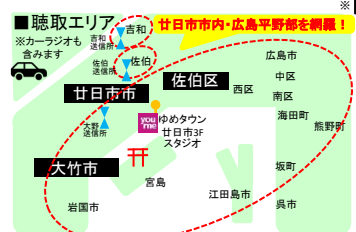

Main broadcast schedule table with columns for days of the week (MON-SUN) and time slots (5-28). Includes program names like 'Morning Stream', 'Wake up! Morning!!', 'アサクジ', 'アフタヌーンバラダイス', 'イブニング☆ディライト', and 'サタデーナイト'. Host names and contact info are listed for various programs.

Advertisement rates and time zones. Includes '■広告料金一例' with a table of rates for 20sec, 30sec, and 60sec spots. Also lists '■時間区分' for different time slots.

Smartphone app information. '■スマートフォン' section describes the 'FM 日市' app, its features like 'リスナープレゼント' and '特典', and provides a QR code for download.